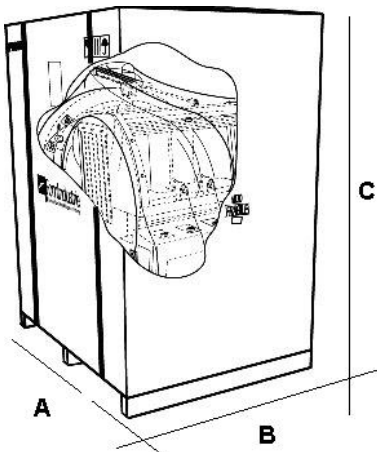

PRISMA

Decoiling trolley for rubber strips.

A(mm)	B(mm)	C(mm)	Kg

- Takes up to six reels with special kits

OPTIONALS:

Description	Code
Set of two additional reels (maximum no. 2 sets)	PR-24421

Carton pallet packing with heat-shrink plastic bag (Included):

A (mm)	B (mm)	C (mm)	Kg