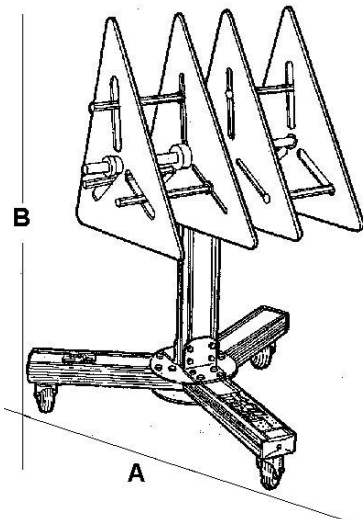

PRISMA

Decoiling trolley for rubber strips.

A(mm)	B(mm)	C(mm)	Kg

- Takes up to six reels with special kits

OPTIONALS:

Description	Code
Set of two additional reels (maximum no. 2 sets)	PR-24421

Carton pallet packing with heat-shrink plastic bag (Included):

A (mm)	B (mm)	C (mm)	Kg